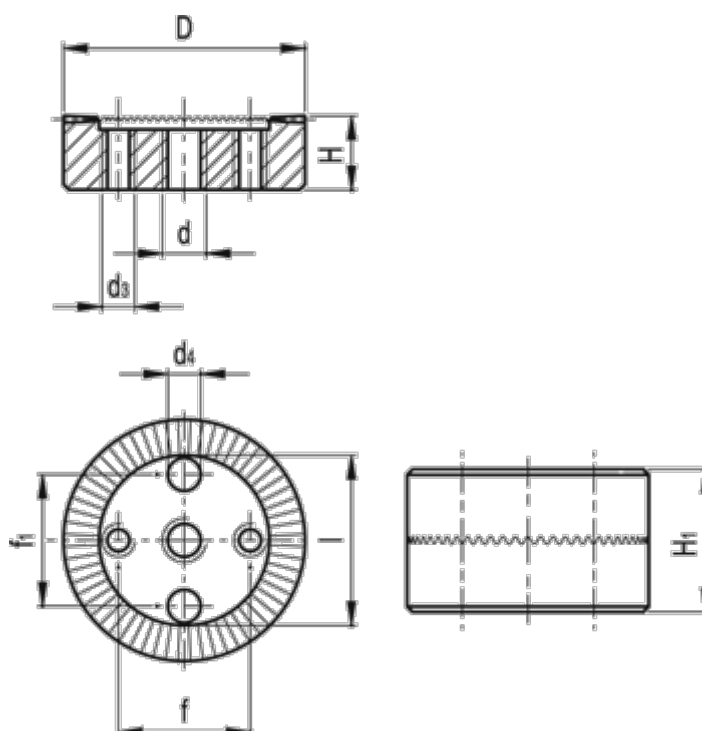

Data Sheet

Article number: 206565382

Description: E+G Serrated locking plate
GN 187.4-40-60-C-NI

Measures

D	= 40	l	= 30.0
d	= M8	Number of teeth	= 60
d1	= 6.3	Weight (g)	= 84
d4 H11	= 6		
f	= 23		
f1	= 23		
H +/-0.9	= 11.5		
H1	= 23		